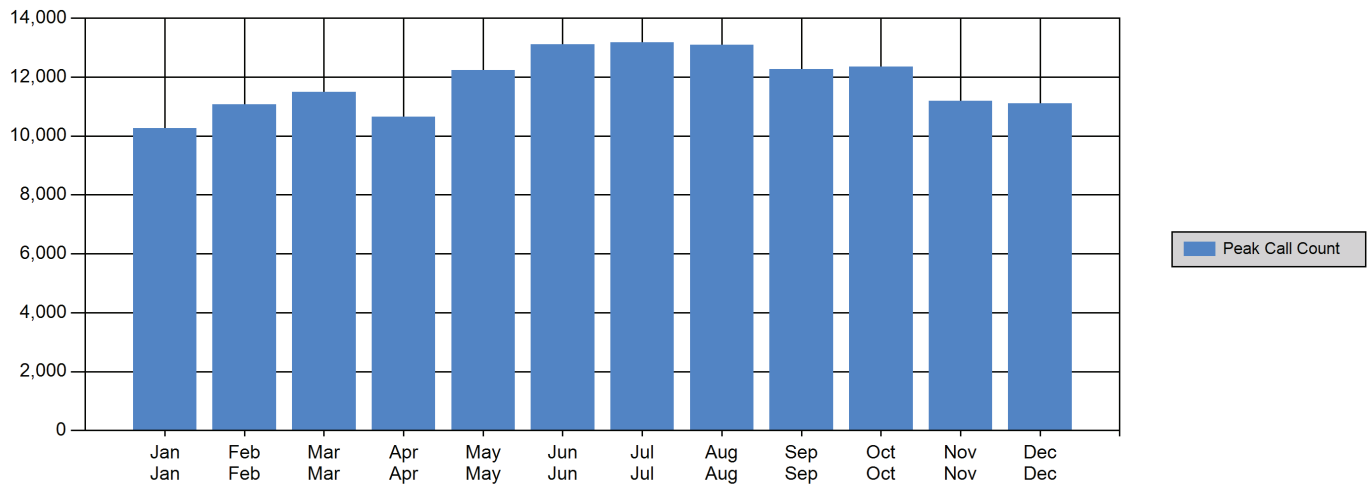

Creation Date: 01/03/2017 07:38:55 AM

Grouping: Month

Date Range: 01/01/2016 12:00:00 AM - 12/31/2016 11:59:59 PM

Filter Criteria:

Detail Information

Month		Jan	Feb	Mar	Apr	May	Jun	Jul	Aug	Sep	Oct	Nov	Dec	Total
	Occurrences	1	1	1	1	1	1	1	1	1	1	1	1	1
Total	Call Count:	10,268	11,080	11,498	10,648	12,236	13,109	13,176	13,086	12,267	12,345	11,191	11,105	142,009
	% of Total:	7.2 %	7.8 %	8.1 %	7.5 %	8.6 %	9.2 %	9.3 %	9.2 %	8.6 %	8.7 %	7.9 %	7.8 %	100.0 %
	Avg / Group:	856	923	958	887	1,020	1,092	1,098	1,091	1,022	1,029	933	925	986

Creation Date: 01/03/2017 07:38:55 AM

Grouping: Month

Date Range: 01/01/2016 12:00:00 AM - 12/31/2016 11:59:59 PM

Filter Criteria:

Summary Chart

Peak Count By Month (Month)

Creation Date: 01/03/2017 07:38:55 AM

Grouping: Month

Date Range: 01/01/2016 12:00:00 AM - 12/31/2016 11:59:59 PM

Filter Criteria:

Detail Chart

Call Count by Month