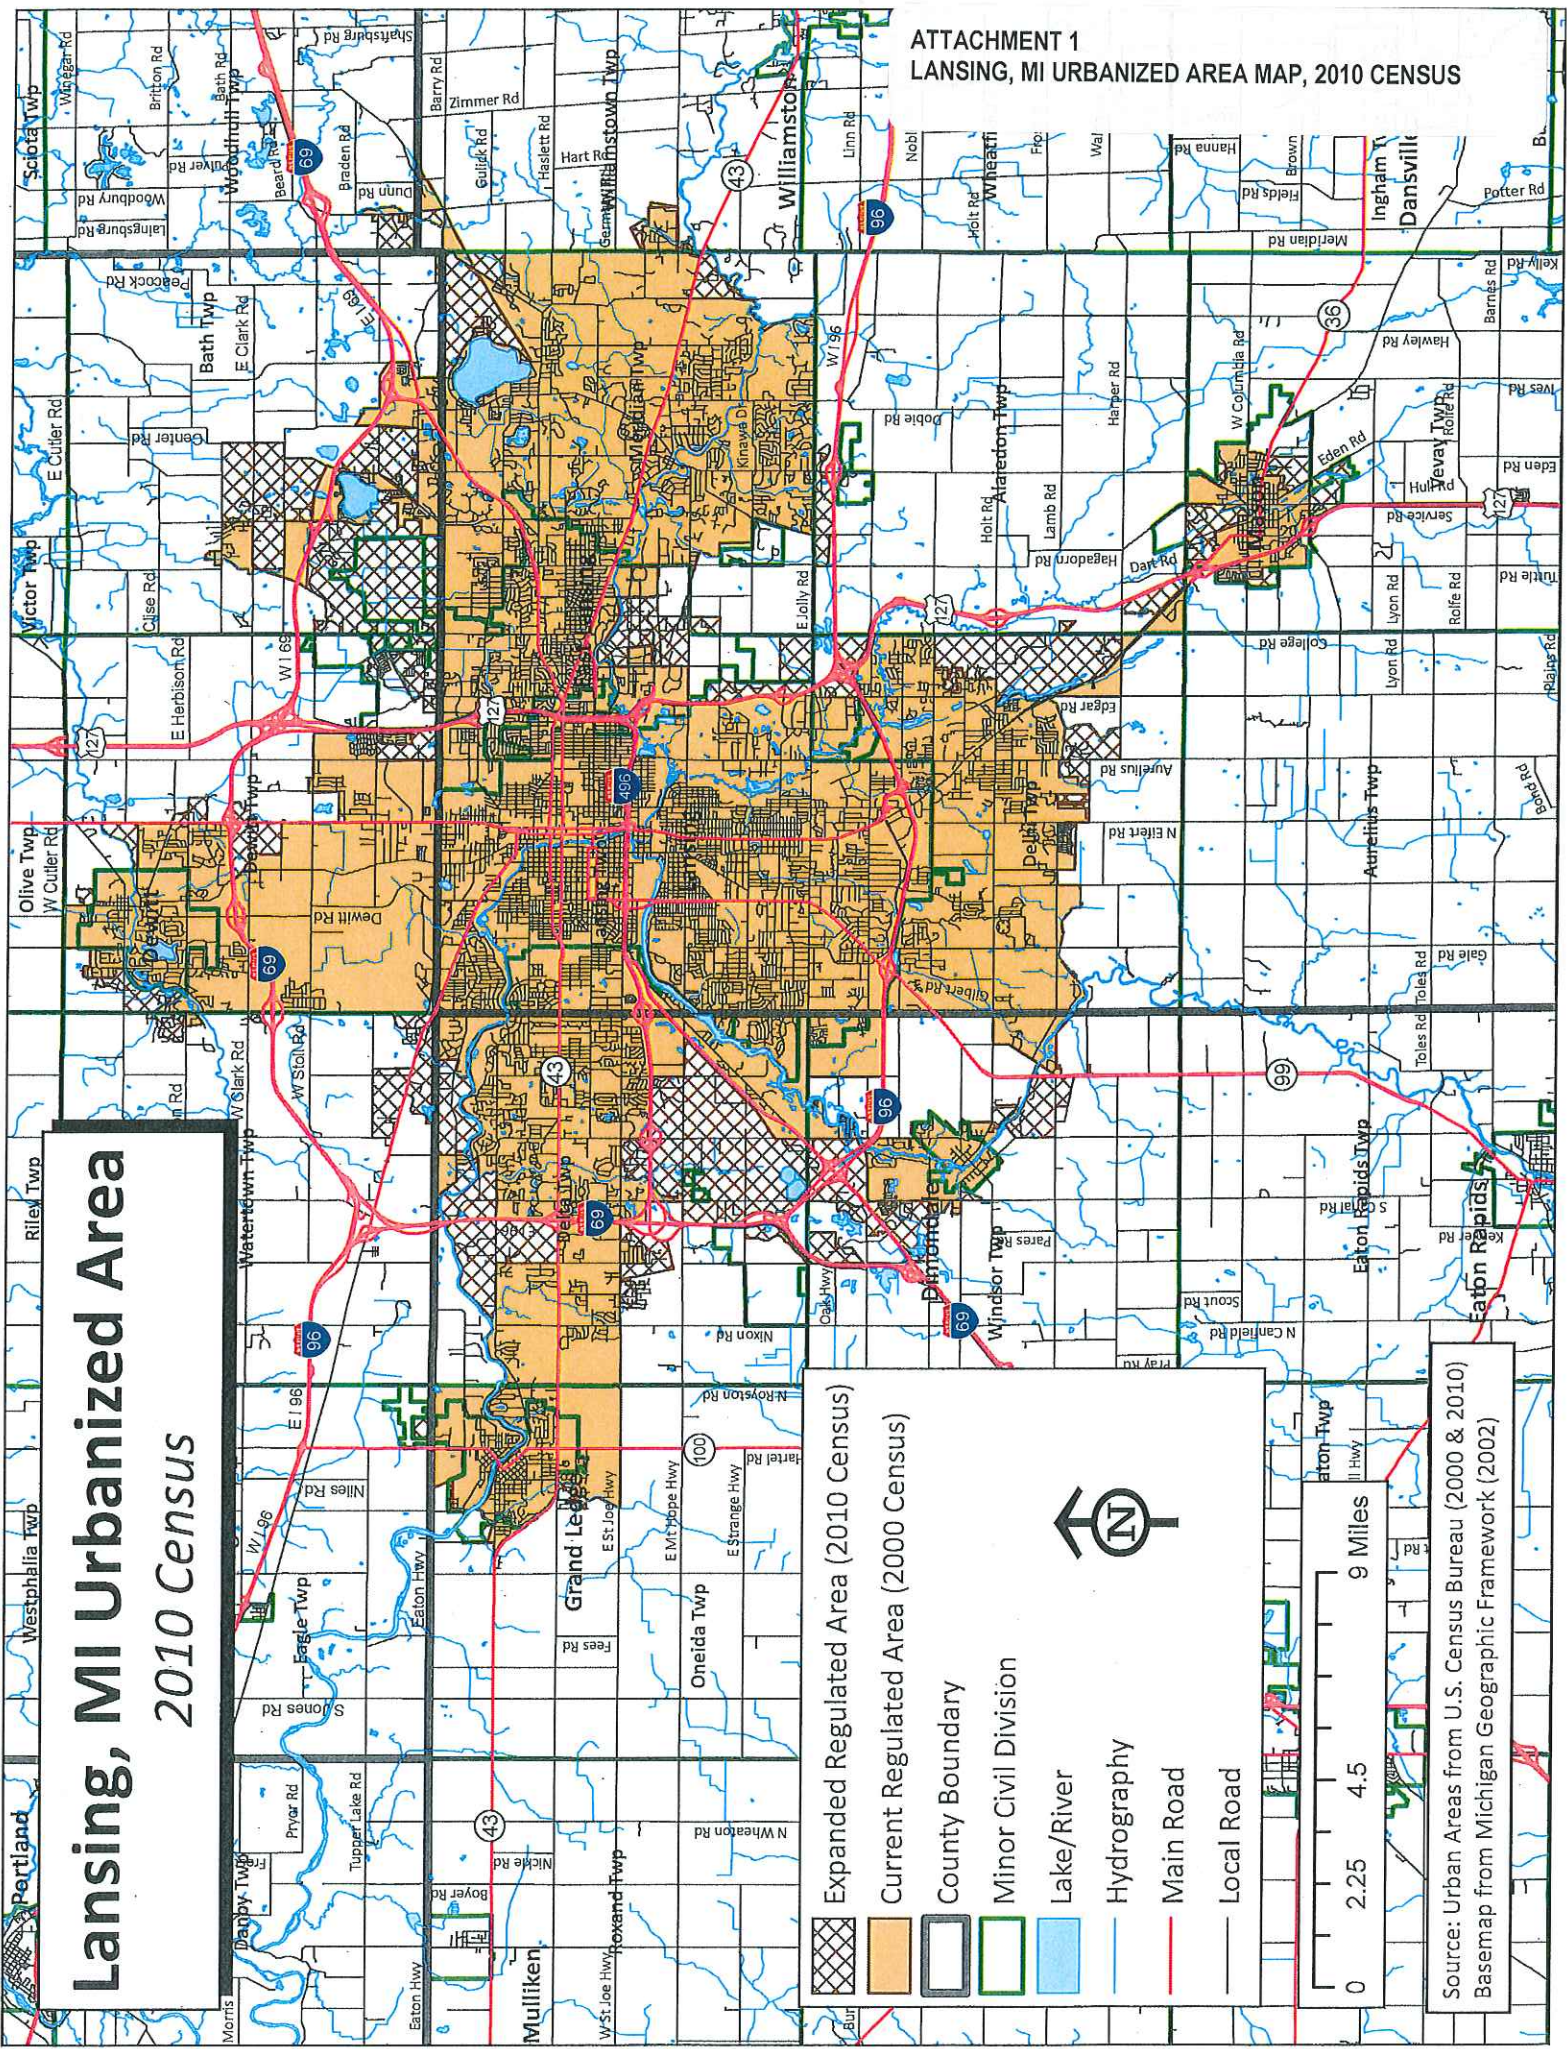

Lansing, MI Urbanized Area 2010 Census

-  Expanded Regulated Area (2010 Census)
-  Current Regulated Area (2000 Census)
-  County Boundary
-  Minor Civil Division
-  Lake/River
-  Hydrography
-  Main Road
-  Local Road

0 2.25 4.5 9 Miles

Source: Urban Areas from U.S. Census Bureau (2000 & 2010)
Basemap from Michigan Geographic Framework (2002)