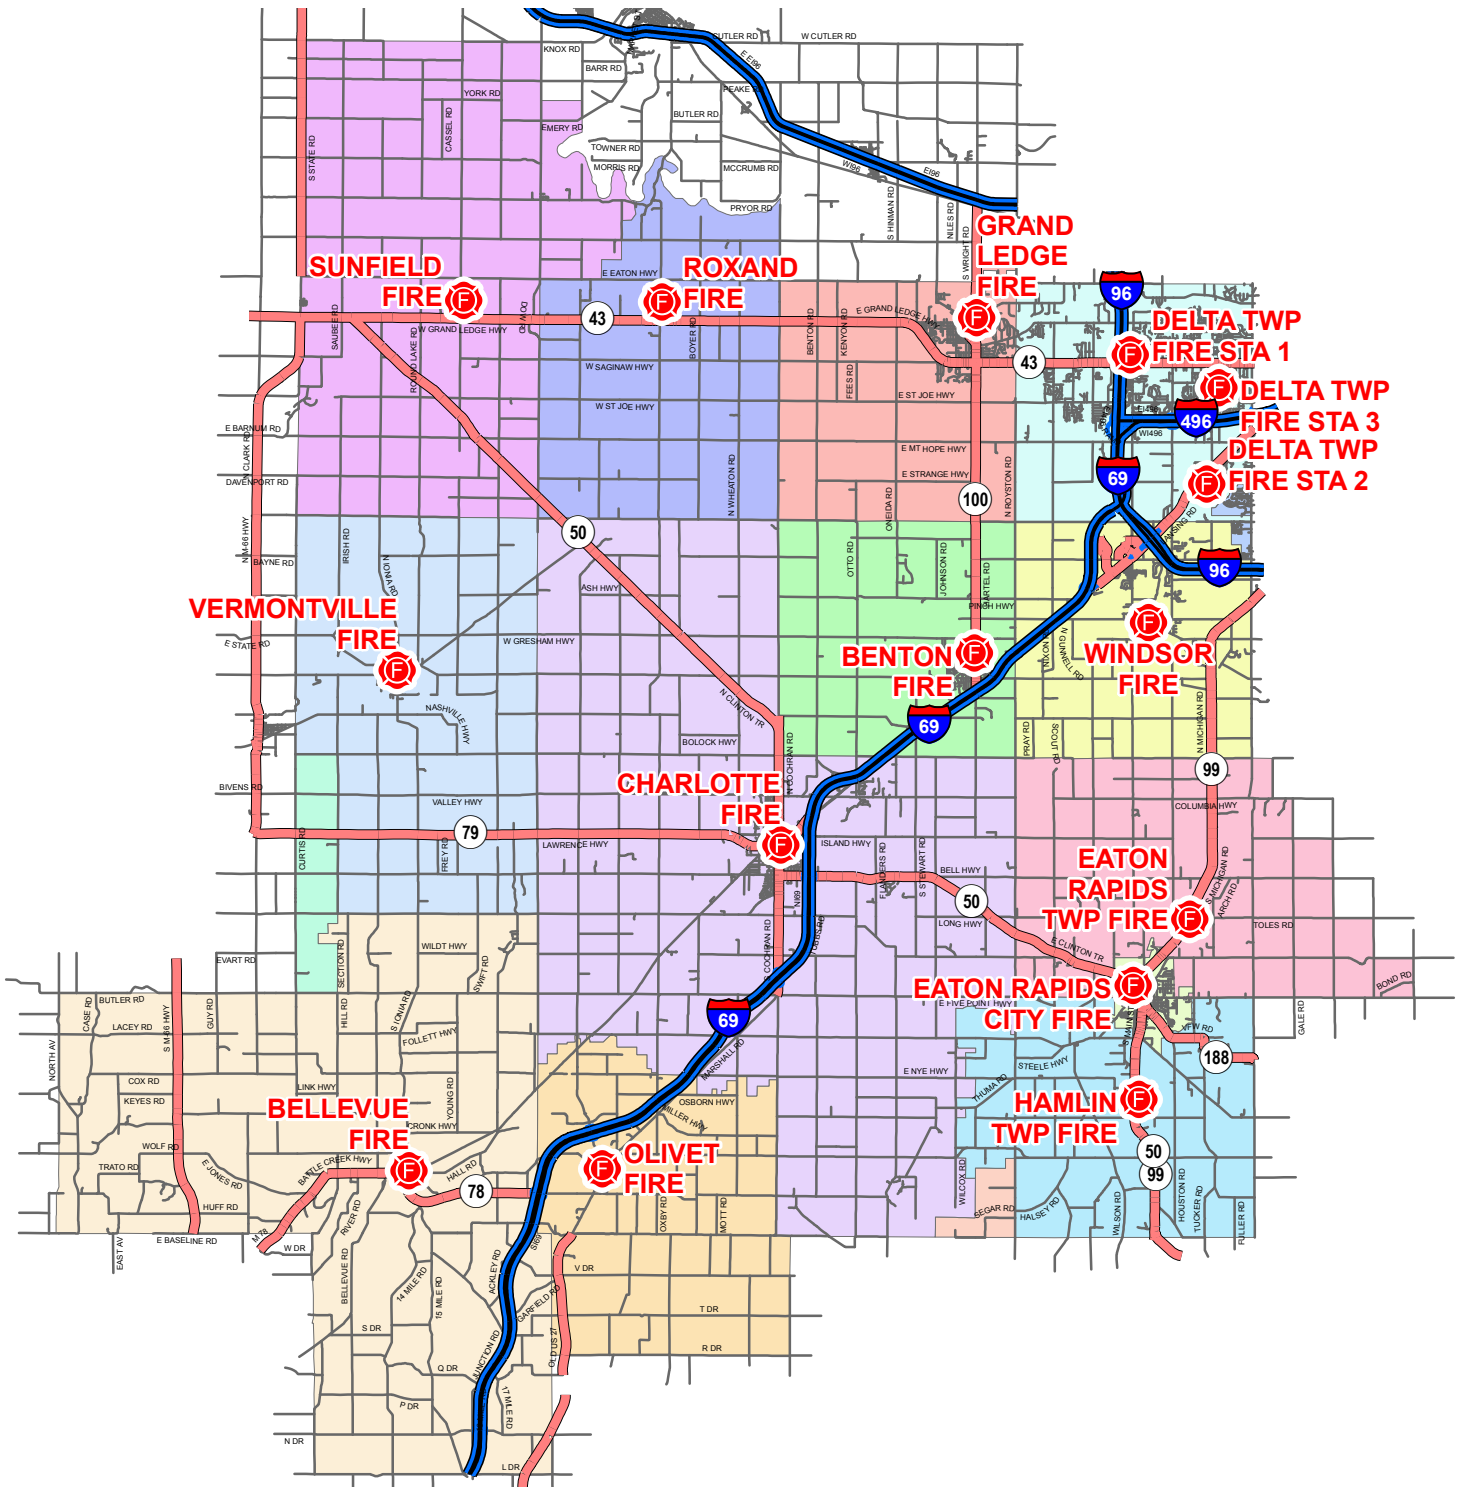

Emergency Services

Fire District & Department Locations

BELLEVUE FIRE DEPARTMENT	HAMLIN TOWNSHIP FIRE DEPARTMENT	SPRINGPORT FIRE DEPARTMENT
CHARLOTTE FIRE DEPARTMENT	LANSING FIRE DEPARTMENT	SUNFIELD FIRE DEPARTMENT
DELTA FIRE DEPARTMENT	NASHVILLE FIRE DEPARTMENT	VERMONTVILLE FIRE DEPARTMENT
EATON RAPIDS FIRE DEPARTMENT	OLIVET FIRE DEPARTMENT	WINDSOR TOWNSHIP FIRE DEPARTMENT
EATON RAPIDS TOWNSHIP FIRE DEPARTMENT	POTTERVILLE FIRE DEPARTMENT	FIRE DEPARTMENT
GRAND LEDGE FIRE DEPARTMENT	ROXAND TOWNSHIP FIRE DEPARTMENT	

SCALE: NO SCALE