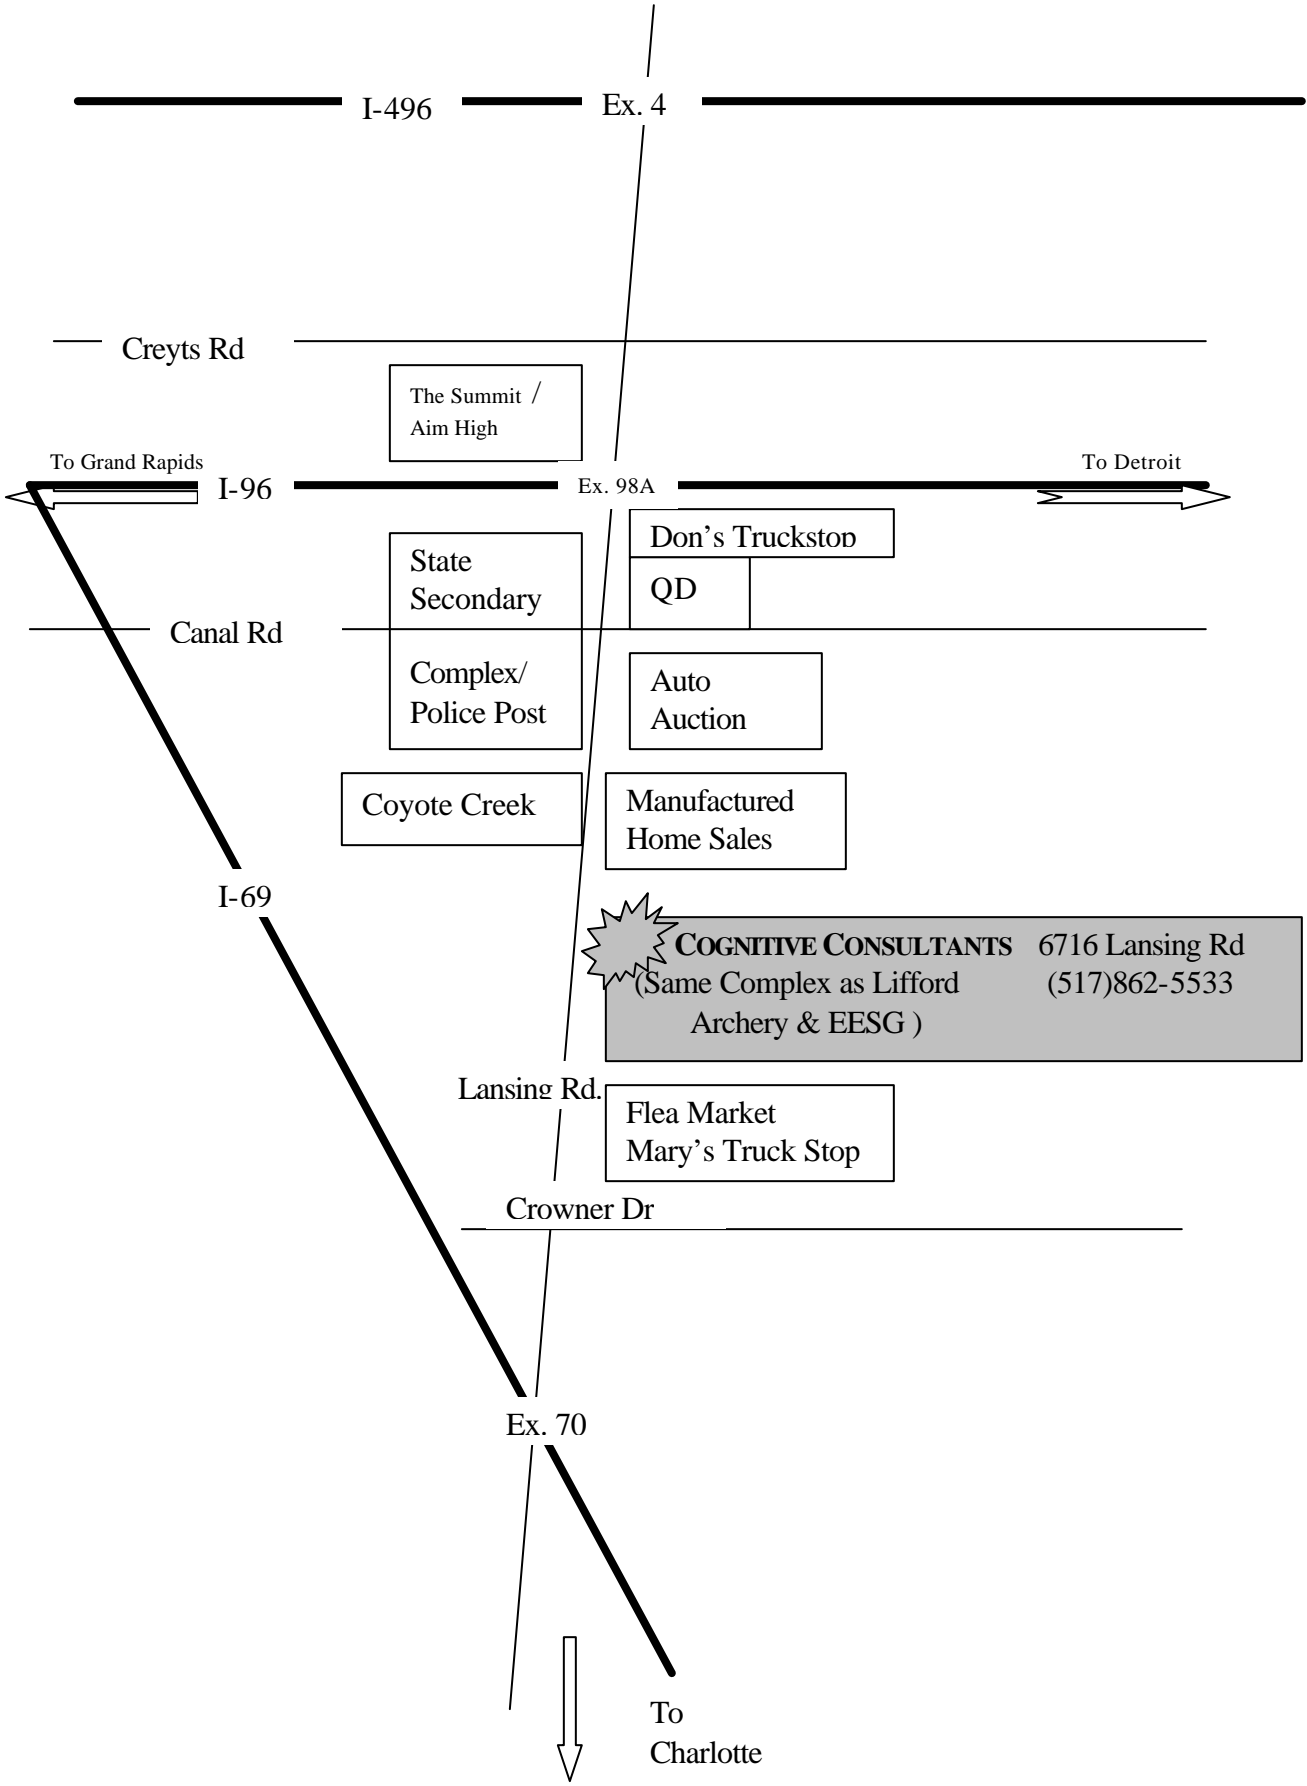

# Map to *Cognitive Consultants*

(See next page for more detailed map)

I-496

Ex. 4

Creys Rd

The Summit /  
Aim High

To Grand Rapids

I-96

Ex. 98A

To Detroit

Canal Rd

State  
Secondary

Don's Truckstop

QD

Complex/  
Police Post

Auto  
Auction

Coyote Creek

Manufactured  
Home Sales

I-69

**COGNITIVE CONSULTANTS** 6716 Lansing Rd  
(Same Complex as Lifford Archery & EESG ) (517)862-5533

Lansing Rd.

Flea Market  
Mary's Truck Stop

Crown Dr

Ex. 70

To  
Charlotte